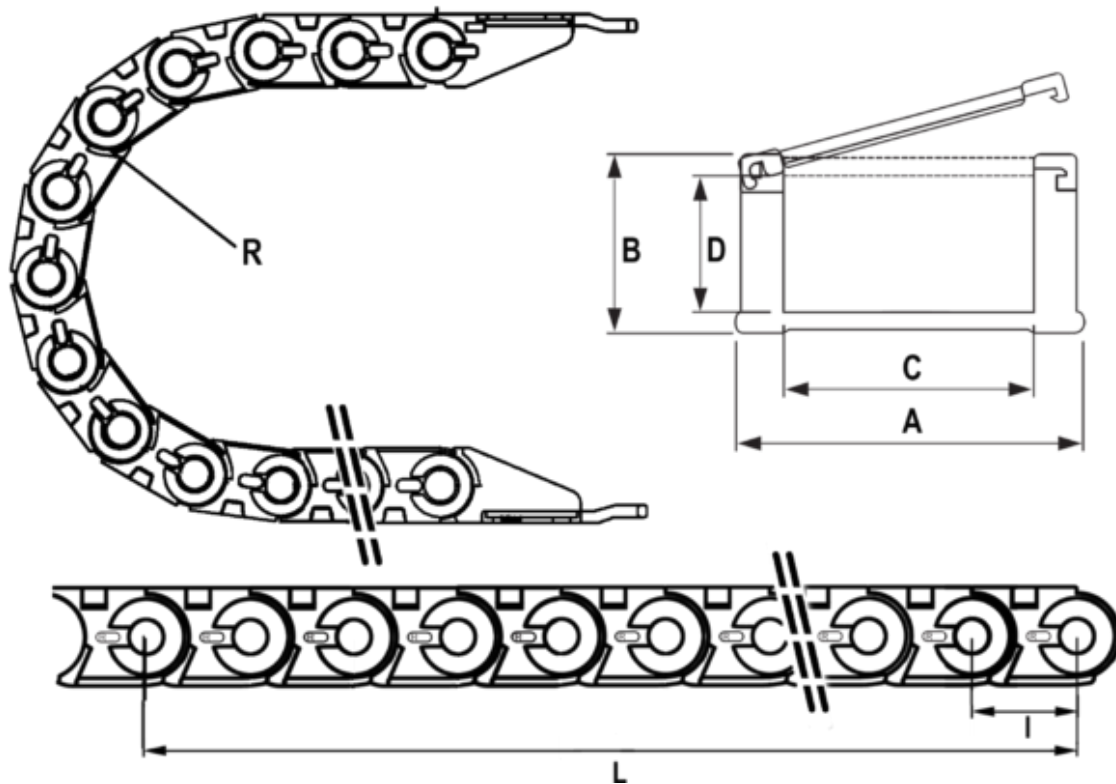

Data Sheet

Article number: 18CPS03015R075
Description: Cable chain, CPS MINI
Type CPS030.15.R75-990L (33 LK)

Measures

Full length	= 990mm
Inside Height	= 19
Inside Width	= 15
Link Length(Pitch)	= 30
Outside Height	= 26
Outside Width	= 29
Radius	= 075